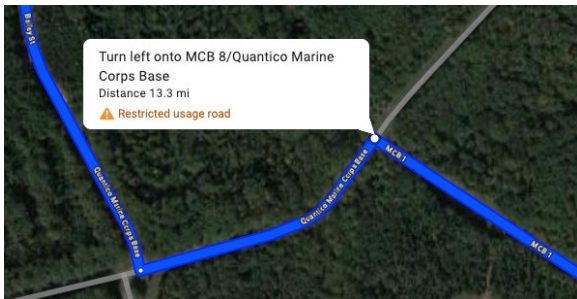

Directions to Camp Upshur

Cadet Students should arrive between 1200 and 1430, Sunday, June 23

1. From I-95 take Exit 148 onto Russell Road. Camp Upshur is approximately 15 miles from the I-95 exit and should take just under 30 minutes.
2. Head West on Russell Road.
3. Proceed 1.5 miles and bear right at the traffic light at Tallmadge Road to go to the Access Control Point.
4. **A DoD ID Card is required for the driver, or you must be on the access list provided to the MCBQ Military Police.**

5. Proceed through the gate and travel along **MCB-1** for approximately 2.2 miles.

6. Shortly after the Fire Station turn Right to stay on **MCB-1**.

7. Continue to follow **MCB-1** for about 10 miles. You'll see signs for Camp Upshur and pass ranges on your left.

8. Turn Left onto **MCB-8**.

9. In .2 miles turn Right onto Bailey St.

10. Proceed 1.2 miles to Camp Upshur. Follow signs for parking.