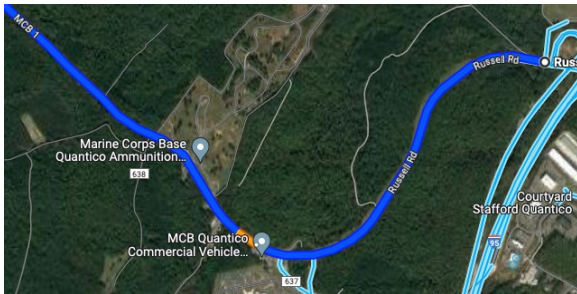

Directions to Camp Upshur

Cadet Students should arrive between 1200 and 1430, Sunday, June 23

1. From I-95 take Exit 148 onto Russell Road. Camp Upshur is approximately 15 miles from the I-95 exit and should take just under 30 minutes.
2. Head West on Russell Road.
3. Proceed 1.5 miles and bear right at the traffic light at Tallmadge Road to go to the Access Control Point.
4. **A DoD ID Card is required for the driver, or you must be on the access list provided to the MCBQ Military Police.**

5. Proceed through the gate and travel along **MCB-1** for approximately 2.2 miles.

6. Shortly after the Fire Station turn Right to stay on **MCB-1**.

7. Continue to follow **MCB-1** for about 10 miles. You'll see signs for Camp Upshur and pass ranges on your left.

8. Turn Left onto **MCB-8**.

9. In .2 miles turn Right onto Bailey St.

10. Proceed 1.2 miles to Camp Upshur. Follow signs for parking.